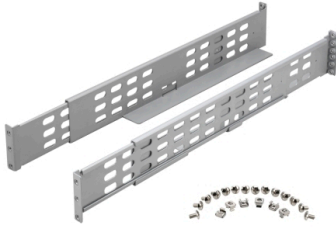

APC Easy UPS On-Line SRV 19" Rail Kit 900mm Depth

SRVRK2

Call for More Information 13 73 28

- High quality, Double-conversion On-line UPS designed for essential power protection needs even in the most unstable power conditions.
- Includes: Mounting hardware, User manual

Physical	
Maximum Height	88MM, 8.8CM
Maximum Width	59MM, 5.85CM
Maximum Depth	900MM, 90.0CM
Net Weight	2.95KG
Shipping weight	3.59KG
Shipping Height	130MM, 13.0CM
Shipping Width	127MM, 12.7CM
Shipping Depth	615MM, 61.5CM
Color	Grey