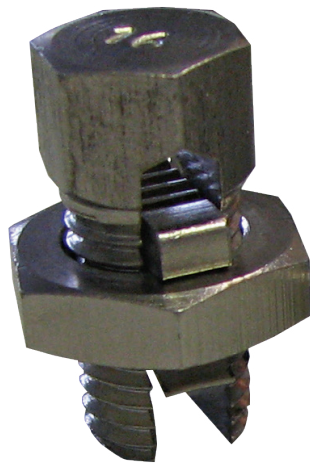

Alco

Brass Line Taps

FEATURES:

- Brass split bolt connectors used to join cables
- Ideal as connection clamp
- Used to firmly hold cables and provide maximum conductivity
- Hexagonal head
- Made from nickel plated brass

SPECIFICATIONS:

PART NUMBER	CONDUCTOR SIZE (MM ²)	DIMENSIONS (MM)								
		A	B	C	D	E	F	G		
ALCBLT22	16	29	13	5	18	5	9	5	100	
ALCBLT24	35	35	18	8	24	6	12	7	50	
ALCBLT25	50	42	23	10	27	7	16	9	25	
ALCBLT26	95	53	26	14	34	7	13	9	15	
ALCBLT28	185	60	32	18	38	8	18	12	10	