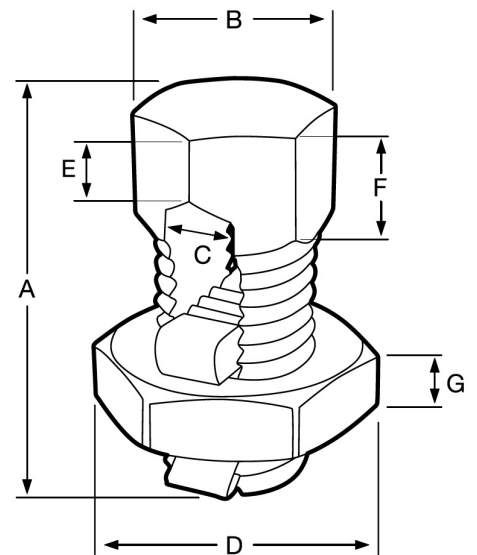

Alco

Brass Line Taps

FEATURES:

- Brass split bolt connectors used to join cables
- Ideal as connection clamp
- Used to firmly hold cables and provide maximum conductivity
- Hexagonal head
- Made from nickel plated brass

SPECIFICATIONS:

PART NUMBER	CONDUCTOR SIZE (MM ²)	DIMENSIONS (MM)								
		A	B	C	D	E	F	G		
ALCBLT22	16	29	13	5	18	5	9	5	100	
ALCBLT24	35	35	18	8	24	6	12	7	50	
ALCBLT25	50	42	23	10	27	7	16	9	25	
ALCBLT26	95	53	26	14	34	7	13	9	15	
ALCBLT28	185	60	32	18	38	8	18	12	10	