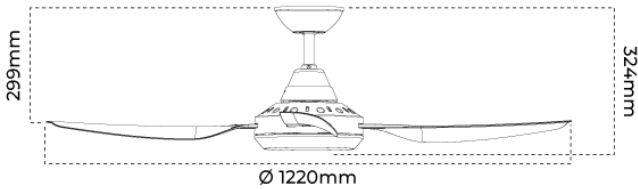

LAMP

CCT Configuration	TRI-CCT
Colour Rendering Index (CRI)	>80

COLOUR TEMPERATURE

Warm White (3000 K)	1500 lm
Cool White (4000 K)	1600 lm
DayLight (5000 K)	1600 lm

AIR MOVEMENT

Motor Wattage	75 W
Motor Type	AC
No. Speeds	3
Control	Wall control
Ceiling Rake	15 °
Ceiling Drop	300 mm
Blade Pitch	13 °
Blade Material	ABS
Fan Size	1220mm (48inch)
Fan Speed 1	75 W, 270 rpm, 13800 m ³ /h
Fan Speed 2	37 W, 190 rpm, 10000 m ³ /h
Fan Speed 3	20 W, 130 rpm, 7800 m ³ /h

DIMENSIONS

Product Height	327 mm
Product Weight	6430 g
Product Width	1220 mm

LINE DRAWINGS

COOLUM/48/LT

ACCESSORIES

Order code	12509
Description	Remote control receiver and remote kit for AC ceiling fans - White
Item Code	ACREMOTE/KIT/WH
Order code	12513
Description	1500mm Extension rod for ceiling fans w/loom - white
Item Code	ROD/150/WH
Order code	12511
Description	900mm Extension rod for ceiling fans w/loom - white
Item Code	ROD/90/WH