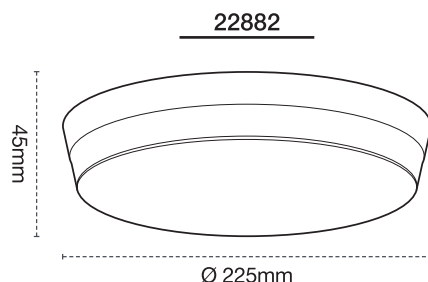

	COLOUR	DESCRIPTION	BOX SIZE	GROSS WEIGHT	BOX QTY
		22882/05			
RETAIL BOX	Matt White	18W LED lightkit	W247 x H91 x D247mm	0.5kg	1 pc
		22882/06			
RETAIL BOX	Matt Black	18W LED lightkit	W247 x H91 x D247mm	0.5kg	1 pc