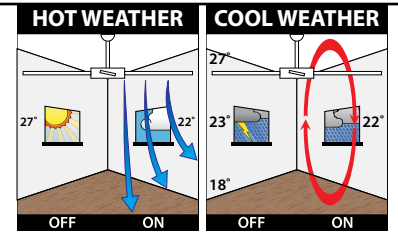

MAELSTROM

84" INDUSTRIAL STYLE CEILING FANS

HIGH
performance

INCLUDES REMOTE

240W	35W	2x15W max								
LIGHT MODEL										

- Size: 84" (2140mm)
- Motor: 35W DC Motor
- Construction: Metal Body and Canopy
- Blades: 6 x Extrusion Aluminium (Anodised)
- Blade Pitch: 10 degree (average)
- Ceiling Rake: 21.5 degree max
- Control: Remote (6-speed) with light on/off & reverse function
- Warranty: 2 year In-Home + additional 3 years on the motor

Typically rated with Brilliant's All-Seasons technology for use all year round.
 High velocity airflow for large areas with a smooth & quiet operation.
 Can be installed in many locations around the home including outdoor under covered areas. Matching 1800mm extension rod also available.