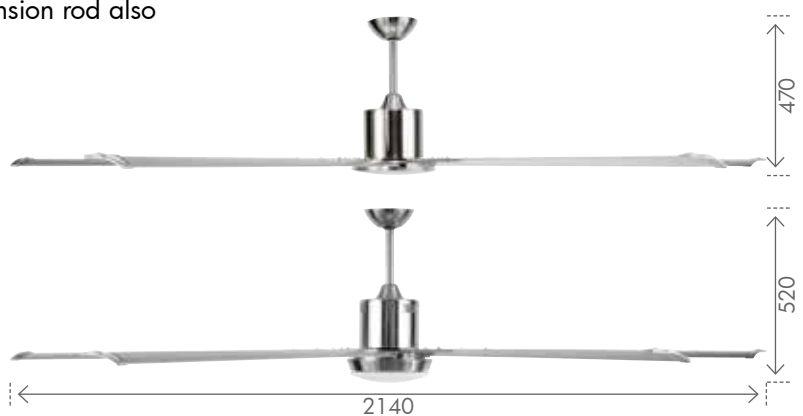

MAELSTROM

84" INDUSTRIAL STYLE CEILING FANS

HIGH
performance

INCLUDES REMOTE

240W	35W	2x15W max								
LIGHT MODEL										

- Size: 84" (2140mm)
- Motor: 35W DC Motor
- Construction: Metal Body and Canopy
- Blades: 6 x Extrusion Aluminium (Anodised)
- Blade Pitch: 10 degree (average)
- Ceiling Rake: 21.5 degree max
- Control: Remote (6-speed) with light on/off & reverse function
- Warranty: 2 year In-Home + additional 3 years on the motor

Typically rated with Brilliant's All-Seasons technology for use all year round.
 High velocity airflow for large areas with a smooth & quiet operation.
 Can be installed in many locations around the home including outdoor under covered areas. Matching 1800mm extension rod also available.

SPEED	POWER	RPM	AIRFLOW
TOP	35W	87	24380m ³ /hr
HIGH	22W	75	19810m ³ /hr
M-HIGH	14W	63	17570m ³ /hr
MEDIUM	9W	52	14270m ³ /hr
M-LOW	5W	42	11710m ³ /hr
LOW	3W	30	8760m ³ /hr

Code:	18515/..	18944/..	18628/..	18629/..
	Fan	Fan with Light	900mm Rod	1800mm Rod
13 SATIN NICKEL				