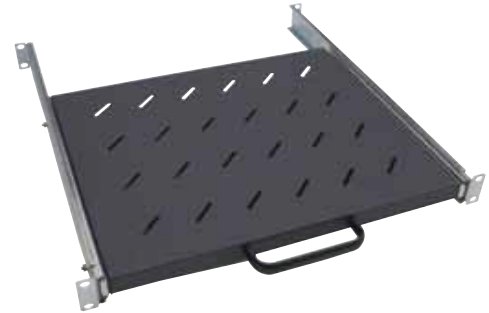

Shelves & Trays

Cantilever Shelves - 19"

- Mount to the front frames only
- Ideal for carrying light equipment
- Perfect for wall mount enclosures
- Powder coated Mannex Black

CABRCS300 300mm deep
CABRCS400 400mm deep

Fixed Trays - 19"

- Mount to the front and rear frames
- Ideal for carrying heavy equipment such as file servers etc
- Powder coated Mannex Black

Please Note: Only suitable for our range of racks.

Catalogue No	Cabinet Size (mm)	Dimensions (mm)	
		Depth	Width
CABRFT350	600	350	482
CABRFT550	800	550	482
CABRFT650	900	650	482
CABRFT750	1000	750	482

Sliding Shelves - 19"

- Ideal for keyboards, printers etc
- Mount to both the front and rear rails
- Powder coated Mannex Black

Catalogue No	Suits Rack Depth (mm)
CABRSS350	600
CABRSS550	800
CABRSS650	900
CABRSS750	1000

Keyboard Drawer with Mouse Pad

- Drawer specially made for a keyboard and mouse
 - Mouse has special tray
- Fits 600mm to 1000mm deep cabinets

CABR19KMD600

L Bracket Shelves

- L Bracket suitable for all cabinets