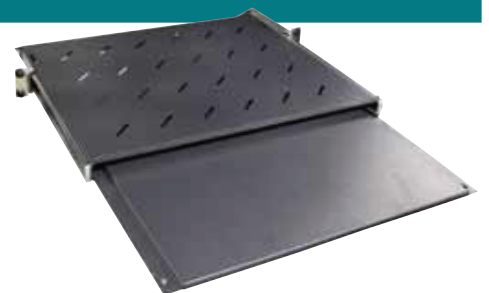

Shelves & Trays

Cantilever Shelves - 19"

- Mount to the front frames only
- Ideal for carrying light equipment
- Perfect for wall mount enclosures
- Powder coated Mannex Black

CABRCS300 300mm deep
CABRCS400 400mm deep

Fixed Trays - 19"

- Mount to the front and rear frames
- Ideal for carrying heavy equipment such as file servers etc
- Powder coated Mannex Black

Please Note: Only suitable for our range of racks.

Catalogue No	Cabinet Size (mm)	Dimensions (mm)	
		Depth	Width
CABRFT350	600	350	482
CABRFT550	800	550	482
CABRFT650	900	650	482
CABRFT750	1000	750	482

Sliding Shelves - 19"

- Ideal for keyboards, printers etc
- Mount to both the front and rear rails
- Powder coated Mannex Black

Catalogue No	Suits Rack Depth (mm)
CABRSS350	600
CABRSS550	800
CABRSS650	900
CABRSS750	1000

Keyboard Drawer with Mouse Pad

- Drawer specially made for a keyboard and mouse
 - Mouse has special tray
- Fits 600mm to 1000mm deep cabinets

CABR19KMD600

L Bracket Shelves

- L Bracket suitable for all cabinets