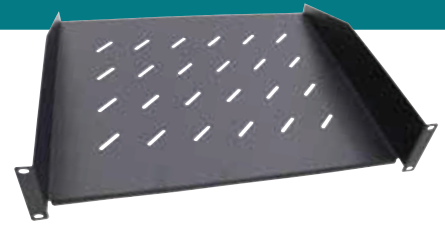

Shelves & Trays

Cantilever Shelves - 19"

- Mount to the front frames only
- Ideal for carrying light equipment
- Perfect for wall mount enclosures
- Powder coated Mannex Black

CABRCS300 300mm deep
CABRCS400 400mm deep

Fixed Trays - 19"

- Mount to the front and rear frames
- Ideal for carrying heavy equipment such as file servers etc
- Powder coated Mannex Black

Please Note: Only suitable for our range of racks.

Catalogue No	Cabinet Size (mm)	Dimensions (mm)	
		Depth	Width
CABRFT350	600	350	482
CABRFT550	800	550	482
CABRFT650	900	650	482
CABRFT750	1000	750	482

Sliding Shelves - 19"

- Ideal for keyboards, printers etc
- Mount to both the front and rear rails
- Powder coated Mannex Black

Catalogue No	Suits Rack Depth (mm)
CABRSS350	600
CABRSS550	800
CABRSS650	900
CABRSS750	1000

Keyboard Drawer with Mouse Pad

- Drawer specially made for a keyboard and mouse
 - Mouse has special tray
- Fits 600mm to 1000mm deep cabinets

CABR19KMD600

L Bracket Shelves

- L Bracket suitable for all cabinets