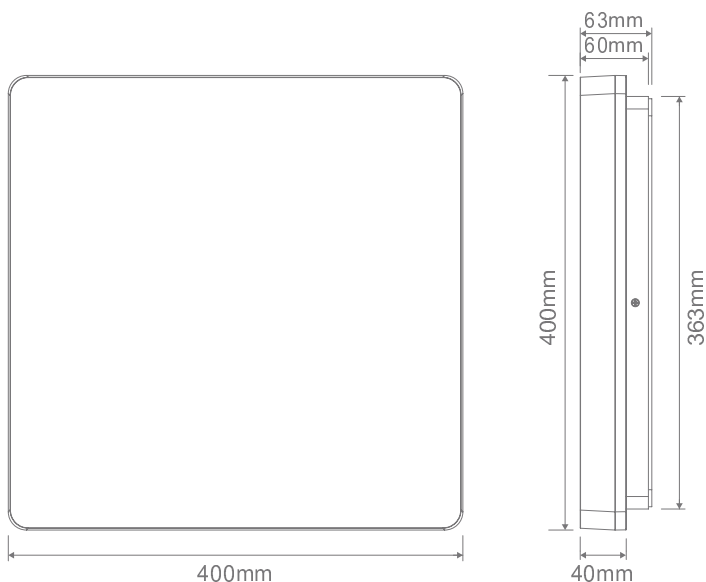

Diagrams / Additional

Item No.	Variant	Colour
SUNSET-SQR-400	20888	White