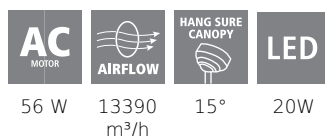

Functions

Function	3-step dimming 3-step CCT indoor and covered outdoor area 3 speeds

Material & Colour

Blade Material	ABS, UV Resistant
Blade Colour (1)	titanium
Canopy Material	ABS, UV Resistant
Canopy Colour	titanium
Enclosure Material	ABS, UV Resistant
Enclosure Colour	titanium
Glass/Shade Material	acrylic
Glass/Shade Colour	milky

Performance

Wattage by air movement (1)	14
RPM (1)	90
Air Movement m3/Hr (1)	4152
Wattage by air movement (2)	32
RPM (2)	160
Air Movement m3/Hr (2)	9809
Wattage by air movement (3)	59
RPM (3)	235
Air Movement m3/Hr (3)	13390

Illuminant

Illuminant Type (1)	LED
max. Wattage (1)	20W
Lumen Complete	1936
Light colour Complete	TRICOLOUR
Suitable for LM EEI	A++ - A