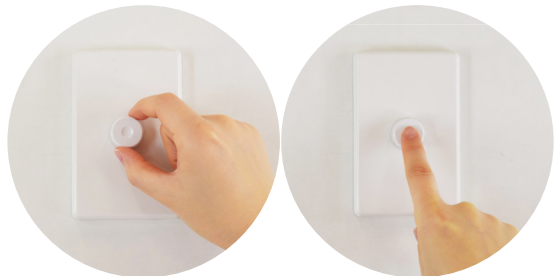

The DUO Dimming Switch has been designed specifically to dim Haneco's dimmable luminaires so you can be sure it will work as required.

DUO350W-W

- ✓ **INTEGRATED SWITCH**
Two-in-one simple press ON/OFF and rotary dimming knob.
The on/off function can be easily disabled to suit multi-way switching.
- ✓ **SMOOTH DIMMING**
Advanced trailing edge dimming technology.
- ✓ **SUBTLE BLUE BACKLIGHT**
Easy identification in the dark.
If you don't want this feature it is easily disabled.
- ✓ **EASY INSTALLATION**
Fits standard wall switch plates. 2 wire design.
Easily set min. or max. light levels via the dimming knob.
- ✓ **CAPACITY & FLEXIBILITY**
350W capacity. Load bypass capacitor included.

CONTROL

Rotary Dimming
Push Button ON/OFF

ADD A TOUCH OF SMART

KASTA Smart Dimmer

Smart dimming switch with seamless wireless control

The KASTA Smart Dimmer features a slim design, soft touch push button control, and offers wireless control from any smart device.

KASTA-DM300BH-W

- INTEGRATED SWITCH**
Two-in-one simple press ON/OFF and long press dimming button.
Add a KASTA Smart Remote Switch for up to 8-way switching and dimming.
- SMOOTH DIMMING**
Advanced trailing edge dimming technology.
- SUBTLE BLUE BACKLIGHT**
Easy identification in the dark.
If you don't want this feature it is easily disabled.
- EASY INSTALLATION**
Slim design fits up to 6 in a standard wall switch plate. Perfect for retrofit applications.
2 wire design. Easily set the min. or max. light levels via the KASTA app.
- CAPACITY & FLEXIBILITY**
300W capacity. Load bypass capacitor included.
Can be used with a timer or schedule via the KASTA app.