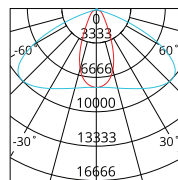

MERID120W40X130