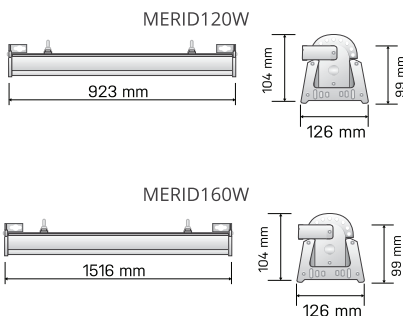

MERIDIAN *New*

120W/160W high performance linear LED highbay

The MERIDIAN range of linear LED highbays are specifically designed to illuminate tall pallet racks in warehouses with minimal light wastage.

- Optimised light distribution for warehouse aisles and racks
- Choice of beam angles for standard heights and high ceilings
- Surface mount or suspended
- Excellent efficiency at over 130lm/W

HIGHBAYS

Applications

Warehouse, retail, narrow aisle shelving

IK10
Impact Rating

IP65
Ingress Protection Rating

0-180°
Adjustment Angle

>80
CRI Colour Rendering Index

5yr
Warranty

50,000hr
Expected Lifetime

DIM
1-10V Dimming

WATT	LUMEN	lm/W	BEAM ANGLE	CCT	WEIGHT	SAP CODE	PROD CODE
120W	16300lm	136lm/W	30° x 70° High Mount	5000K	5.6kg	2000990	MERID120W30X70
120W	16440lm	137lm/W	40° x 130°	5000K	5.6kg	2000991	MERID120W40X130
160W	21000lm	131lm/W	30° x 70° High Mount	5000K	8.3kg	2000992	MERID160W30X70
160W	21000lm	131lm/W	40° x 130°	5000K	8.3kg	2000993	MERID160W40X130

VEET; REES; IPART

VEET; REES; IPART