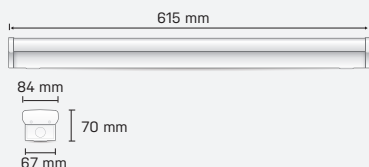

VISTA

VISTA20W06-TRI-EM

SAP CODE: 2001158

Photometric Diagram

Unit: cd
 - C0/180 110.0deg
 - C90/270 110.0deg

600mm, 20W, Tritone, Emergency, conventional appearance LED batten

An LED replacement for conventional battens with Tritone switchable colour temperature and emergency battery.

Accessories

SUSPENSION KIT; WIREGUARD

KEY INFORMATION

Lumen Output	2000 / 2200 / 2100lm
Input Power	20W
Hole Cutout Size	N/A
Install	SURFACE MOUNT
Dimming Options	Non-Dimmable
Trim Colour	WHITE
Warranty	5yr
IP Rating	IP20
IK Rating	N/A
IC Rating	N/A
Rebate Scheme Approvals	N/A

PHOTOMETRIC

Efficacy	100 / 110 / 105lm/W
LED	SMD
CCT	4000 / 4700 / 5700K
CRI	>80
Beam Angle	120°

ELECTRICAL

Driver	Integral
Supply Input	220-240V, 50/60Hz
Driver Output Voltage	20-57VDC
Power Factor	>0.9
LED Input Current (nominal)	VIST-350mA
Useful life @Ta25° (L70)	50,000hr

CONSTRUCTION

Housing	Aluminium
Optics	Polycarbonate Diffuser
Adjustable Angle	N/A
Fixings/Hardware	N/A
Connection Type	Terminal Block PA14
Total Weight	0.8kg
Dimensions	615x84x70mm
Operating Ambient Temp.	0 to 50°C
Electrical Classification	Class 1
Food Grade Approval	HACCP