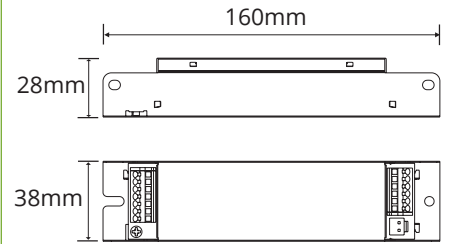

Emergency Battery

VISTA-EM-Battery
SAP CODE: 2001430

Self charging battery for VISTA20W06-TRI-EM during blackouts

Emergency Light Kit ensures that lights remain on at a light level sufficient to allow people to see their way for three hours if there is a power failure