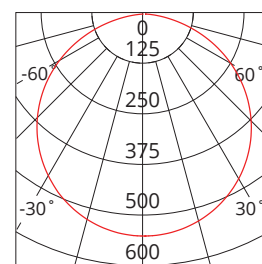

VISTA

VISTA20W06-TRI-EM

SAP CODE: 2001158

Photometric Diagram

Unit: cd
 - C0/180 110.0deg
 - C90/270 110.0deg

600mm, 20W, Tritone, Emergency, conventional appearance LED batten

An LED replacement for conventional battens with Tritone switchable colour temperature and emergency battery.

PHOTOMETRIC

Efficacy	100 / 110 / 105lm/W
LED	SMD
CCT	4000 / 4700 / 5700K
CRI	>80
Beam Angle	120°

ELECTRICAL

Driver	Integral
Supply Input	220-240V, 50/60Hz
Driver Output Voltage	20-57VDC
Power Factor	>0.9
LED Input Current (nominal)	VIST-350mA
Useful life @Ta25° (L70)	50,000hr