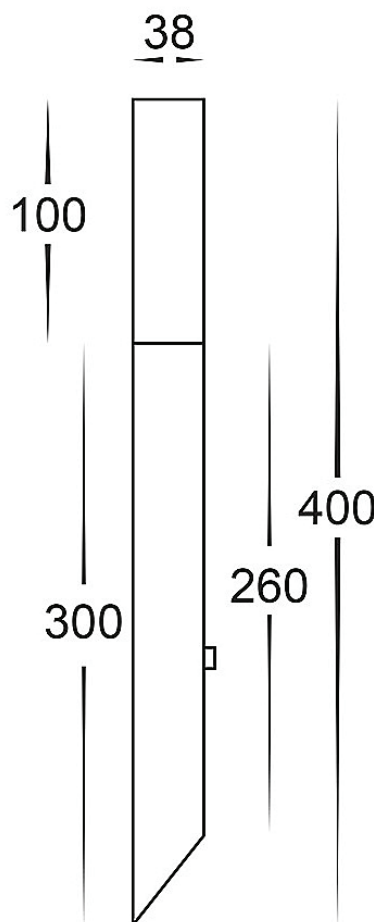

316 Stainless Steel LED Garden Spike Light

Lighting by Havit

ORDER CODE:

- **HV1437C** (Cool White, 6000k)
- **HV1437W** (Warm White, 3000k)

PRODUCT SPECIFICATIONS:

Input Voltage: 12v DC

Power (w): 1.4w

Material: 316 Stainless Steel

Colour: Stainless Steel

IP Rating (IP): IP44

Lumens (lm): Cool White 6000k, 110lm*
Warm White 3000k, 90lm*

Lamp Base: G4

Wiring: Parallel

Warranty: 2 years replacement **

Must be used with suitable 12v DC LED driver