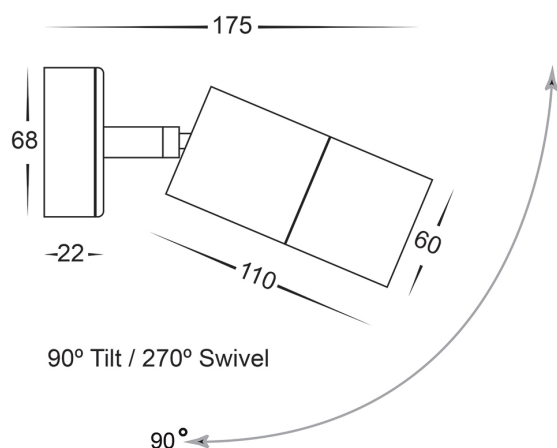

Aluminium White Single Adjustable Wall Pillar Lights

PRODUCT SPECIFICATIONS

Name: Tivah
Material: Aluminium
Colour: Poly powder coated white
IP Rating: IP65
Lamp Base: GU10 or MR16
CRI: ≥80
Wiring: Parallel
Dimmable: No
Warranty: 2 Years Replacement**

DIMENSIONS

COLOUR TEMPERATURE

Tri-Colour By Havit

3000K

4000K

5500K

IP RATING

APPROVALS

Product Ordering

IMAGE	PART NUMBER	COLOUR TEMP	LUMENS	INPUT	BEAM ANGLE	INCLUDED LED
	HV1235T	3000K	240-560lm	240v	60°	9 in 1 Tri-Colour 3/5/7w GU10 LED
		4000K	255-595lm			
		5500K	270-630lm			
	HV1237GU10T	3000K	270lm	240v	120°	Tri-Colour 5w GU10 LED
		4000K	285lm			
		5500K	300lm			
	HV1237MR16T	3000K	270lm	12v DC	120°	Tri-Colour 5w MR16 LED
		4000K	285lm			
		5500K	300lm			