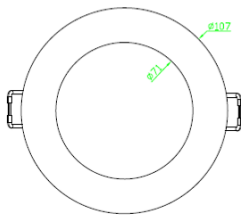

## Fixture Diagram

**RISK OF FIRE** - Require clearance from structural members and building elements.  
 SCB= 0 mm    HCB= 0 mm

## Specifications

Part No.	Power	CCT	Lumens	Voltage	Beam Angle	CRI	Cut-out (mm)	Trim Colour
PAK-LED-C101-10W3-TC-W	10W	3000K 4200K 5700K	800lm 945lm 890lm	220-240V	90°	≥80	Ø92	White