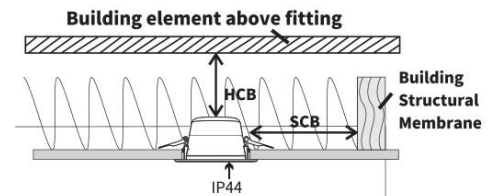

## Features

- High grade Aluminium alloy construction with powder coated finish
- Advanced UV stabilised acrylic diffuser
- Excellent thermal control ensures the longevity of LED chips
- High output SMD LED chipset with excellent colour consistency and high CRI
- Average lifespan over 30,000 hours
- 3 Colour temperatures in ONE. Selectable via switch
- External dimmable driver with flex cord and plug
- Power factor: 0.9
- Interchangeable colour trims available in Black, Satin Chrome and Silver
- IP44 (from the bottom of fixture)

## Fixture Diagram

**RISK OF FIRE** - Require clearance from structural members and building elements.  
 SCB= 0 mm    HCB= 0 mm