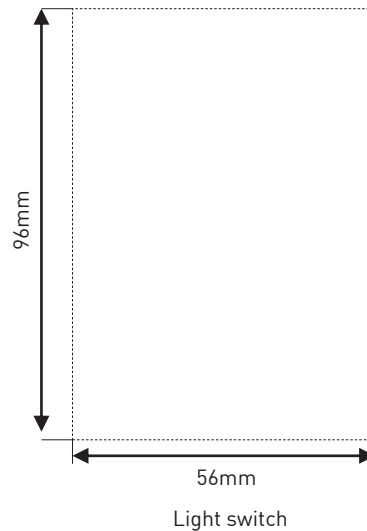

ARTEOR™ with NETATMO

Smart Home Starter Kit - Gateway, Wireless Master Switch, 1 Gang Smart Switch and Smart SGPO

CAT NO. **AWNSKITWE, AWNSKITMGN, AWNSKITALU, AWNSKITCHP**

- Complete kit to convert a standard electrical installation into a smart electrical installation: includes Gateway, Wireless Master switch, Smart light switch and Smart single powerpoint.
- 3 ways to control for better user convenience: standard press on the switch, via smart devices or voice control.
- Compatibility with all 3 voice assistants: Apple SIRI, Google Home and Amazon Alexa.
- Energy consumption display to keep track of energy consumption.
- Push notifications to stay informed of home status.
- Arteor range: elegant design and stylish 17 coverplates finishes available.
- Supplied complete with support frames, coverplates, paint covers, and Battery CR2032 as well as adhesives. (Wireless master switch only)
- Easy to install.
- User-friendly app.

Single product		
Cat No.	Barcode	Dimensions
AWNSKITWE	9321001488842	295 X 153 X 102mm
AWNSKITMGN	9321001488996	
AWNSKITALU	9321001489146	
AWNSKITCHP	9321001489290	

Outer box (QTY 5)		
Cat No.	Barcode	Dimensions
AWNSKITWE	9321001489443	500 X 333 X 262mm
AWNSKITMGN	9321001489597	
AWNSKITALU	9321001489740	
AWNSKITCHP	9321001489894	

Glass and tile cut-out dimensions:

Legrand - Australia
1300 369 777
www.legrand.com.au
ABN 31 000 102 661

Legrand - New Zealand
0800 476 009
www.legrand.co.nz

Refer to your group buying office, Legrand Sales Representative or Legrand Sales Office for pricing.

Please note: specifications are subject to change without prior notice.