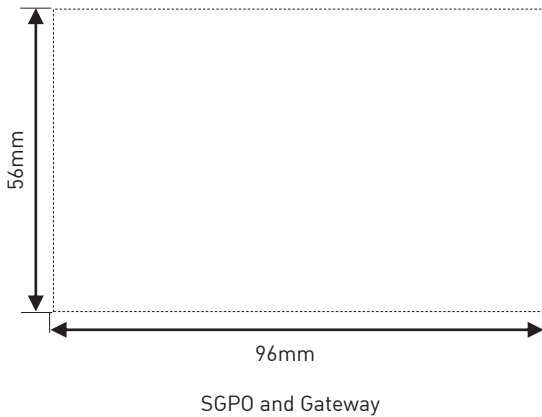

ARTEOR™ with NETATMO

Smart Home Starter Kit - Gateway, Wireless Master Switch, 1 Gang Smart Switch and Smart SGPO

CAT NO. **AWNSKITWE, AWNSKITMGN, AWNSKITALU, AWNSKITCHP**

- Complete kit to convert a standard electrical installation into a smart electrical installation: includes Gateway, Wireless Master switch, Smart light switch and Smart single powerpoint.
- 3 ways to control for better user convenience: standard press on the switch, via smart devices or voice control.
- Compatibility with all 3 voice assistants: Apple SIRI, Google Home and Amazon Alexa.
- Energy consumption display to keep track of energy consumption.
- Push notifications to stay informed of home status.
- Arteor range: elegant design and stylish 17 coverplates finishes available.
- Supplied complete with support frames, coverplates, paint covers, and Battery CR2032 as well as adhesives. (Wireless master switch only)
- Easy to install.
- User-friendly app.

Single product		
Cat No.	Barcode	Dimensions
AWNSKITWE	9321001488842	295 X 153 X 102mm
AWNSKITMGN	9321001488996	
AWNSKITALU	9321001489146	
AWNSKITCHP	9321001489290	

Outer box (QTY 5)		
Cat No.	Barcode	Dimensions
AWNSKITWE	9321001489443	500 X 333 X 262mm
AWNSKITMGN	9321001489597	
AWNSKITALU	9321001489740	
AWNSKITCHP	9321001489894	

Glass and tile cut-out dimensions:

Legrand - Australia
1300 369 777
www.legrand.com.au
ABN 31 000 102 661

Legrand - New Zealand
0800 476 009
www.legrand.co.nz

Refer to your group buying office, Legrand Sales Representative or Legrand Sales Office for pricing.

Please note: specifications are subject to change without prior notice.