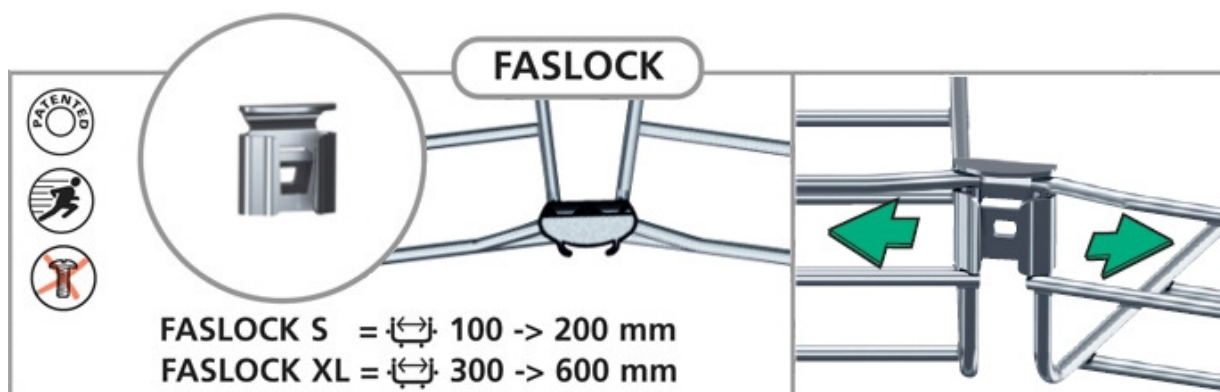

Home » Implementation » Large radius bends fast » FASLOCK 100 > 300 mm

IMPLEMENTATION

Large radius bends fast

< BACK TO LIST

Print

Recommend this page

FASLOCK 100 > 300 MM

100 mm

150 mm

 200 mm

 300 mm

Source URL: <http://www.cablofil.com.au/faslock-100-300-mm>