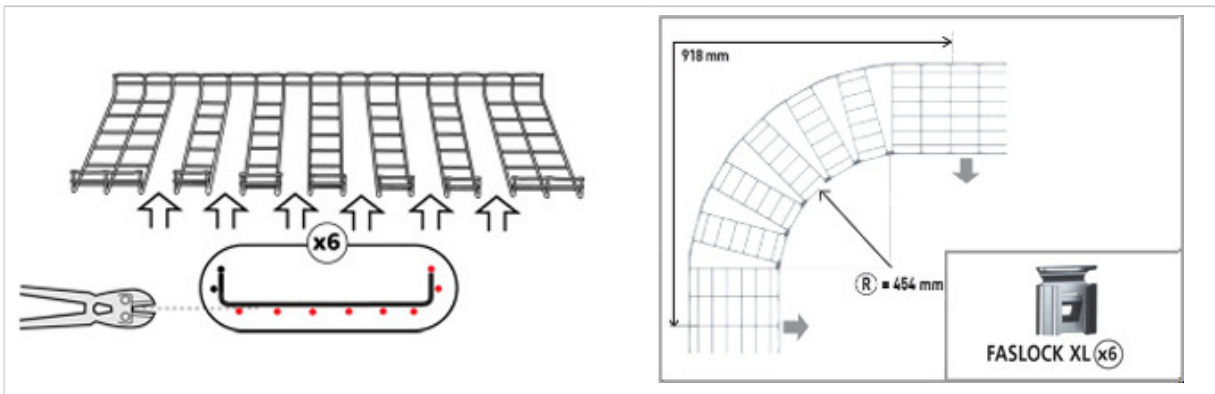

Home » Implementation » Large radius bends fast » FASLOCK 100 > 300 mm

IMPLEMENTATION

Large radius bends fast

< BACK TO LIST

Print

Recommend this page

FASLOCK 100 > 300 MM

100 mm

150 mm

 200 mm

 300 mm

Source URL: <http://www.cablofil.com.au/faslock-100-300-mm>