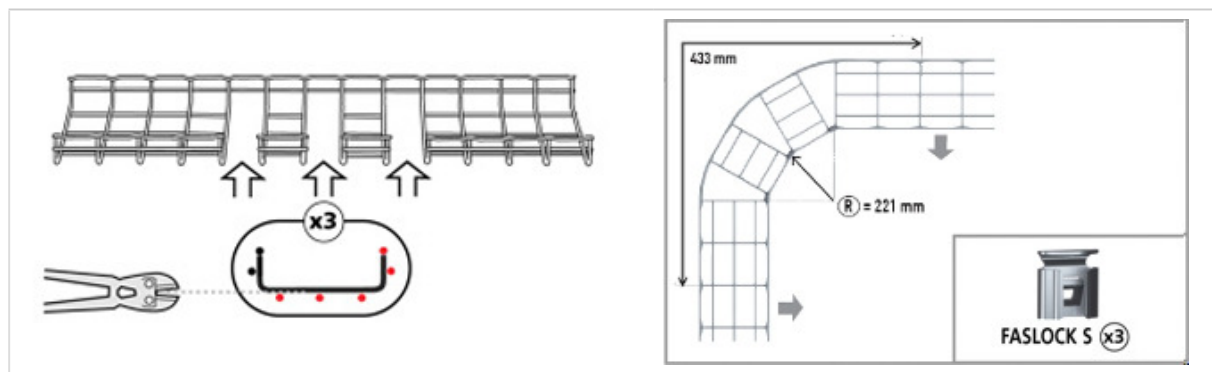

Home » Implementation » Large radius bends fast » FASLOCK 100 > 300 mm

IMPLEMENTATION

Large radius bends fast

< BACK TO LIST

Print

Recommend this page

FASLOCK 100 > 300 MM

100 mm

150 mm

 200 mm

 300 mm

Source URL: <http://www.cablofil.com.au/faslock-100-300-mm>