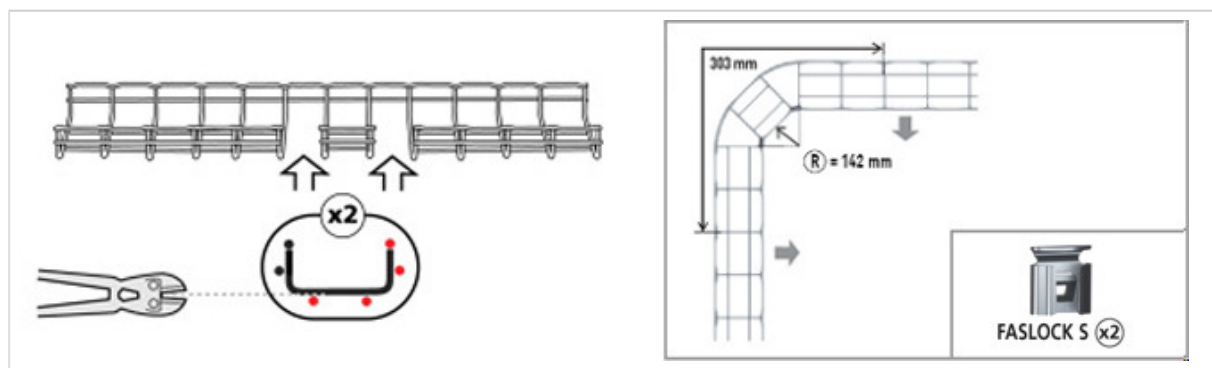

Home » Implementation » Large radius bends fast » FASLOCK 100 > 300 mm

IMPLEMENTATION

Large radius bends fast

< BACK TO LIST

Print

Recommend this page

FASLOCK 100 > 300 MM

100 mm

150 mm

 200 mm

 300 mm

Source URL: <http://www.cablofil.com.au/faslock-100-300-mm>