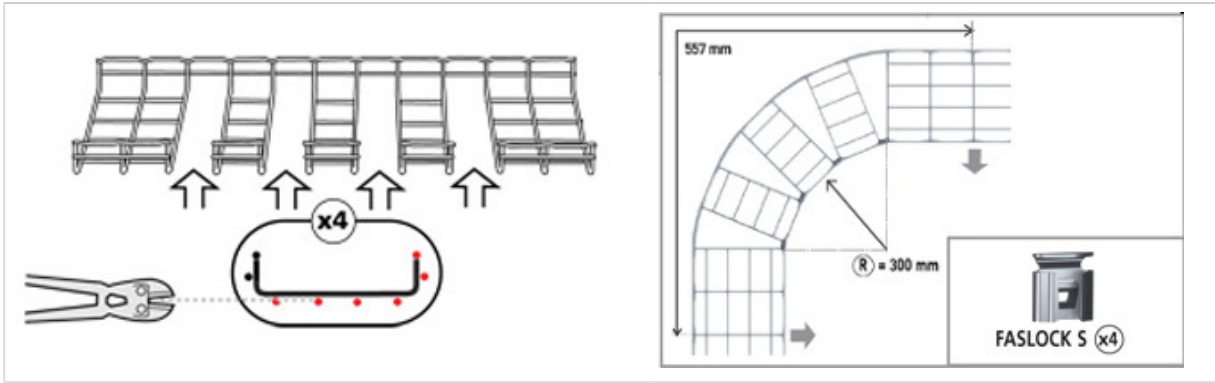

Home » Implementation » Large radius bends fast » FASLOCK 100 > 300 mm

IMPLEMENTATION

Large radius bends fast

< BACK TO LIST

Print

Recommend this page

FASLOCK 100 > 300 MM

100 mm

150 mm

 200 mm

 300 mm

Source URL: <http://www.cablofil.com.au/faslock-100-300-mm>