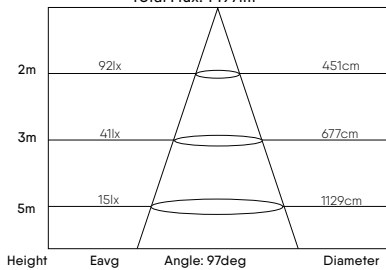

Total Flux: 1497lm