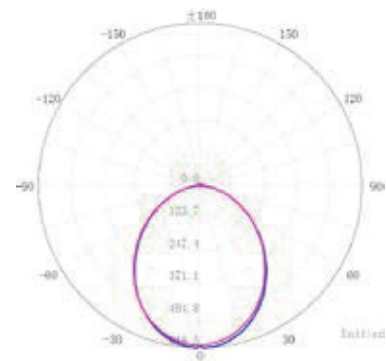

FORTIS TRI

IP65 TRI-PROOF LED BATTEN

LUMINOUS INTENSITY DISTRIBUTION FOR FORTIS TRI-PROOF

15W/ UGR<24/ 100LM/W