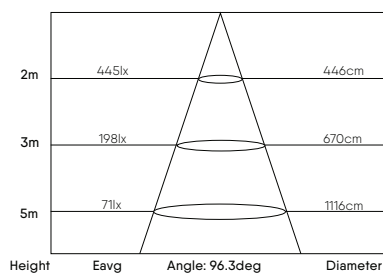

Total Flux: 6649lm