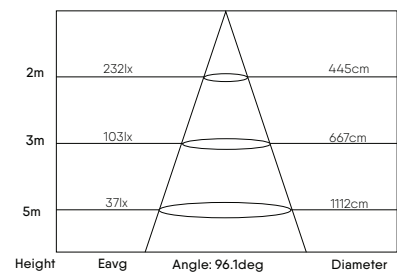

Total Flux 4753lm