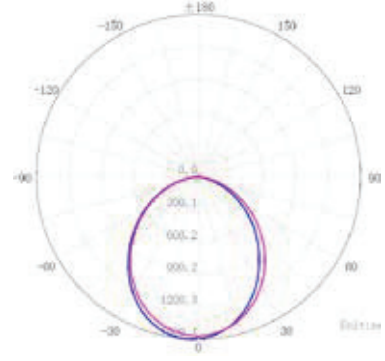

FORTIS TRI

IP65 TRI-PROOF LED BATTEN

LUMINOUS INTENSITY DISTRIBUTION FOR FORTIS TRI-PROOF

15W/ UGR<24/ 100LM/W

Total Flux: 1497lm

35W/ UGR<22/ 100LM/W

Total Flux 4753lm

45W/ UGR<21/ 100LM/W