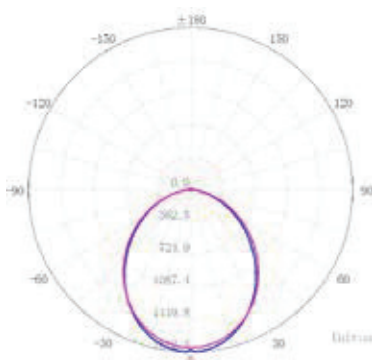

45W/ UGR<21/ 100LM/W