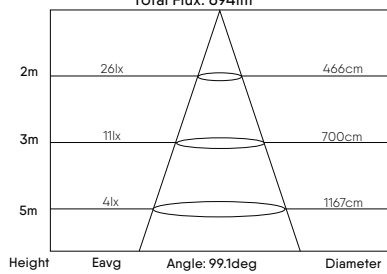

OPTIMA CLASSIC

FROSTED RECESSED DOWNLIGHTS INTERNAL DRIVER SERIES

LUMINOUS INTENSITY DISTRIBUTION FOR OPTIMA CLASSIC

8W/ UGR<32/ 80LM/W