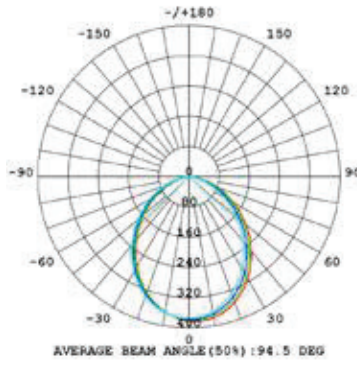

	8W	10W	13W
--	----	-----	-----

GENERAL

Model Number	L-OPT8W-240D	L-OPT10W-240D	L-OPT13W-240D
Dimensions (mm)	115x58 (Cutout: 90-95mm)	115x58 (Cutout: 90-95mm)	145x61 (Cutout: 120-130mm)
Weight	1.25KG	2.25KG	3.2KG
Sail Area	N/A		
Category	Recessed Downlight		
Lifetime (L70)	Reported: >36,000 hrs & Calculated: Up to 53,000 hrs		
IP & IK Ratings	IP20		
Warranty	3 years		
Cable & Plug	0.6m Cable & Plug		
Storage Temperature	-20°C ~ 65°C		
Operating Temperature	-20°C ~ 45°C		

OPTIMA CLASSIC

FROSTED RECESSED DOWNLIGHTS INTERNAL DRIVER SERIES

LUMINOUS INTENSITY DISTRIBUTION FOR OPTIMA CLASSIC

8W/ UGR<32/ 80LM/W

10W/ UGR<33/ 80LM/W

13W/ UGR<31/ 90LM/W

DIMENSIONAL DRAWINGS

L-OPT8W-240D & L-OPT10W-240D