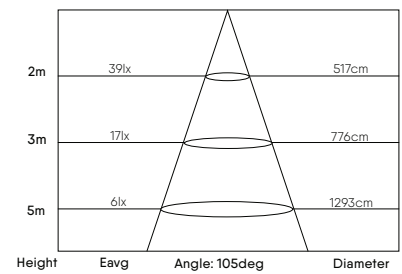

	8W	10W	13W
--	----	-----	-----

GENERAL

Model Number	L-OPT8W-240D	L-OPT10W-240D	L-OPT13W-240D
Dimensions (mm)	115x58 (Cutout: 90-95mm)	115x58 (Cutout: 90-95mm)	145x61 (Cutout: 120-130mm)
Weight	1.25KG	2.25KG	3.2KG
Sail Area	N/A		
Category	Recessed Downlight		
Lifetime (L70)	Reported: >36,000 hrs & Calculated: Up to 53,000 hrs		
IP & IK Ratings	IP20		
Warranty	3 years		
Cable & Plug	0.6m Cable & Plug		
Storage Temperature	-20°C ~ 65°C		
Operating Temperature	-20°C ~ 45°C		

OPTIMA CLASSIC

FROSTED RECESSED DOWNLIGHTS INTERNAL DRIVER SERIES

LUMINOUS INTENSITY DISTRIBUTION FOR OPTIMA CLASSIC

8W/ UGR<32/ 80LM/W

10W/ UGR<33/ 80LM/W

13W/ UGR<31/ 90LM/W

DIMENSIONAL DRAWINGS

L-OPT8W-240D & L-OPT10W-240D