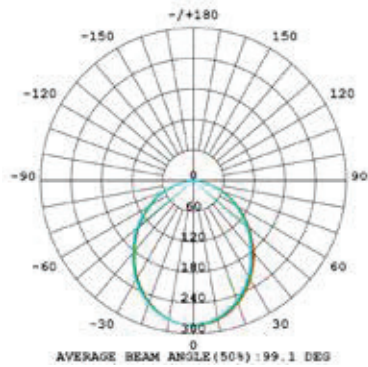

OPTIMA CLASSIC

FROSTED RECESSED DOWNLIGHTS INTERNAL DRIVER SERIES

LUMINOUS INTENSITY DISTRIBUTION FOR OPTIMA CLASSIC

8W/ UGR<32/ 80LM/W