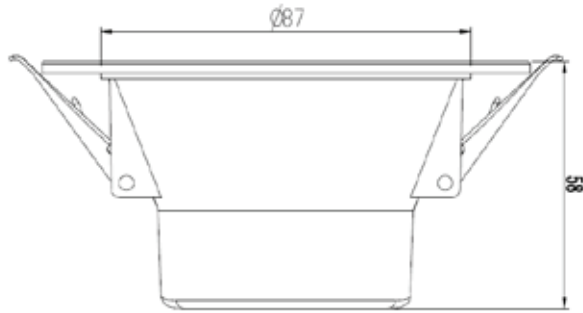

DIMENSIONAL DRAWINGS

L-OPT8W-240D & L-OPT10W-240D