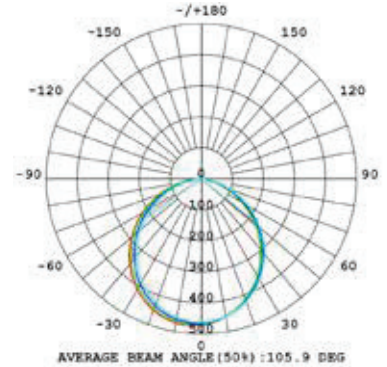

	8W	10W	13W
--	----	-----	-----

GENERAL

Model Number	L-OPT8W-240D	L-OPT10W-240D	L-OPT13W-240D
Dimensions (mm)	115x58 (Cutout: 90-95mm)	115x58 (Cutout: 90-95mm)	145x61 (Cutout: 120-130mm)
Weight	1.25KG	2.25KG	3.2KG
Sail Area	N/A		
Category	Recessed Downlight		
Lifetime (L70)	Reported: >36,000 hrs & Calculated: Up to 53,000 hrs		
IP & IK Ratings	IP20		
Warranty	3 years		
Cable & Plug	0.6m Cable & Plug		
Storage Temperature	-20°C ~ 65°C		
Operating Temperature	-20°C ~ 45°C		

OPTIMA CLASSIC

FROSTED RECESSED DOWNLIGHTS INTERNAL DRIVER SERIES

LUMINOUS INTENSITY DISTRIBUTION FOR OPTIMA CLASSIC

8W/ UGR<32/ 80LM/W

10W/ UGR<33/ 80LM/W

13W/ UGR<31/ 90LM/W

DIMENSIONAL DRAWINGS

L-OPT8W-240D & L-OPT10W-240D