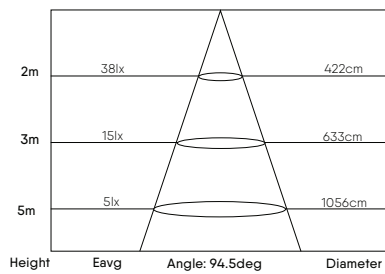

	8W	10W	13W
--	----	-----	-----

GENERAL

Model Number	L-OPT8W-240D	L-OPT10W-240D	L-OPT13W-240D
Dimensions (mm)	115x58 (Cutout: 90-95mm)	115x58 (Cutout: 90-95mm)	145x61 (Cutout: 120-130mm)
Weight	1.25KG	2.25KG	3.2KG
Sail Area	N/A		
Category	Recessed Downlight		
Lifetime (L70)	Reported: >36,000 hrs & Calculated: Up to 53,000 hrs		
IP & IK Ratings	IP20		
Warranty	3 years		
Cable & Plug	0.6m Cable & Plug		
Storage Temperature	-20°C ~ 65°C		
Operating Temperature	-20°C ~ 45°C		

OPTIMA CLASSIC

FROSTED RECESSED DOWNLIGHTS INTERNAL DRIVER SERIES

LUMINOUS INTENSITY DISTRIBUTION FOR OPTIMA CLASSIC

8W/ UGR<32/ 80LM/W

10W/ UGR<33/ 80LM/W

13W/ UGR<31/ 90LM/W

DIMENSIONAL DRAWINGS

L-OPT8W-240D & L-OPT10W-240D