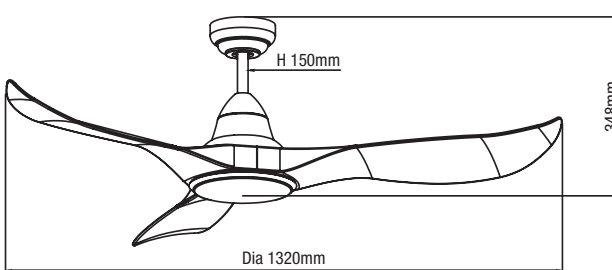

Tropical Rated

DC Motor

Tricolour (light only)

DIMENSIONS

Without light

With LED light

Aust/NZ Approval No. SAA-192888EA

1320MM (52") DC CEILING FAN WITH REMOTE CONTROL - WITH OR WITHOUT LED LIGHT