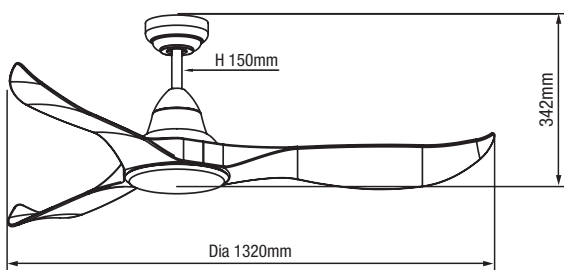

Tropical Rated

DC Motor

Tricolour (light only)

DIMENSIONS

Without light

With LED light

Aust/NZ Approval No. SAA-192888EA

1320MM (52") DC CEILING FAN WITH REMOTE CONTROL - WITH OR WITHOUT LED LIGHT

*For further information regarding warranty terms and conditions, please refer to enclosed warranty statement. Warranty is void unless installed by a licensed electrician.

SPECIFICATIONS

Model name	Wave
Model numbers	Matt Black MWF133MMR (no light) White Satin MWF133WSR (no light) Matt Black MWF1333MMR (with light) White Satin MWF1333WSR (with light)
Power (wattage)	35W
Voltage	220v – 240v
Frequency	50Hz
Speeds	1 speed 2 speed 3 speed 4 speed 5 speed
Motor	DC
Material	ABS / Steel
Controller type	Remote control with 5 speed settings, up to 8hr fan timer and summer winter reverse function
Easy quick connect	Yes
Rotational diameter	52" 1320mm
Blade count	3
Blade pitch	13°
Hangsure ceiling canopy rake pitch	Up to 15°
Air movement capacity	12,500m ³ /hr
Summer winter reverse	Yes via remote
Installation location	Indoor or enclosed alfresco areas
Light models only	
Dimmable	Step dimmable
Light type	Tricolour LED
Light colour	Tricolour switchable 3000k, 4000k or 5000k
Wattage	18W
Lumens	>2000lm
CRI	>80
Packaging size	656 x 291 x 255mm
Gross weight	7.6kg
Pallet qty	48