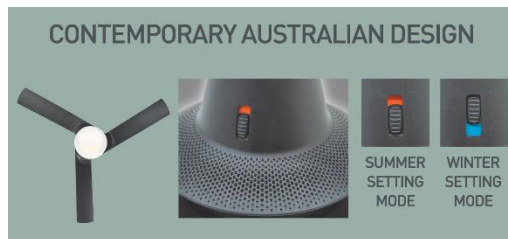

### Main Features

- 1331mm (52") fan diameter
- Backed by
  - 3-year in home warranty\*
  - 6-year motor warranty\*
- Dimmable tri-colour LED light
- Engineered ABS blades for wider and high velocity air circulation
- Easy to install – electrician friendly quick connect wiring and fittings
- Includes 3-speed wall controller with light switch
- Reversible airflow for summer and winter
- Packaging as a fan assembly platform
- Remote controller adaptable (sold separately)

### Product Technical Specifications

Colour/Finish option	Black, White			
Blade	ABS (Black / White)			
Rated input voltage	220-240V~			
Rated input frequency	50Hz			
Motor power	57W			
Fan Light	LED	20W dimmable (dimmer sold separately)		
	CCT	3000K Warm white	4000K Neutral white	5700K Daylight
	Lumen	1400	1550	1550
Airflow**	10,429 m <sup>3</sup> /hr			
Ceiling to Fan Bottom	331mm			
Ceiling to Blade	300mm			
Canopy size	Ø144mm			
Gross weight	8.6 kg			
Net weight	7.0 kg			
Packaging	Colour box			
Packaging size (mm)	L745 mm x W305 mm x H378 mm			