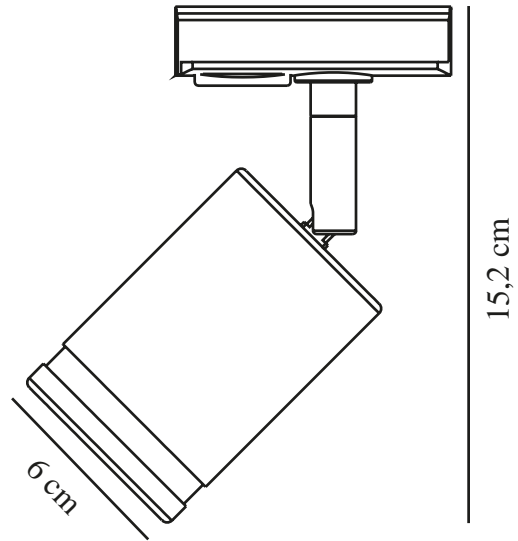

RONDIE LINK SPOT | TRACK LIGHT | WHITE

2110639901

nordlux®

Voltage (V): 230 Volt
IP degree: IP20
Maximum bulb wattage (W): 35W
Class (Class 1, Class 2, Class 3):
Class 1 (Earth contact)
Socket type: GU10

Primary material: Metal
Secondary material: Plastic
Colour: White

Shade Diameter (cm): 6
Shade Height (cm): 9.3
Tilt Angle (°): 90
Turning Angle (°): 350

EAN: 5704924007262
TUN: 2160531
Item Number: 2110639901

Pcs Per Master Carton: 3
Sales Box Height (cm): 14
Sales Box Width (cm): 13
Sales Box Depth (cm): 8
Sales Box Volume m³ : 0.0015
Product net weight (kg): 0.36

- Frosted glass inside for special effect

Rondie has a round, classic design with a frosted glass ring that adds an interesting light effect to the design. Provides a pleasant, directional light. Easy installation and adjustment with the Nordlux Link system.