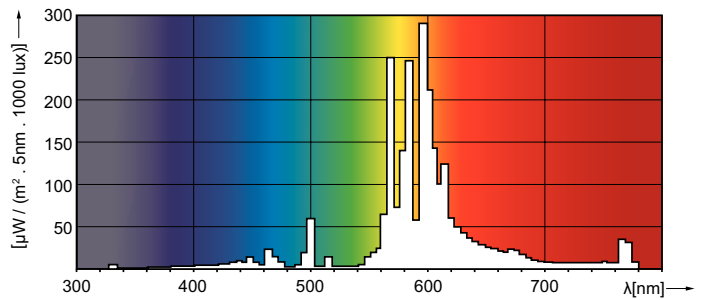

SON

SON 70W E E27 CO 1CT/24

High Pressure Sodium lamp with opalized ovoid outer bulb

Product data

General Information	
Cap base	E27 [E27]
Burning Position	UNIVERSAL [Any/Universal]
Life to 5% failures (nom.)	12000 h
Life to 20% failures (nom.)	22000 h
Life to 50% failures (nom.)	28000 h
System description	External Ignitor (E)
LSF 2000 h Rated	99 %
LSF 4000 h Rated	99 %
LSF 6000 h Rated	99 %
LSF 8000 h Rated	98 %
LSF 12000 h Rated	94 %
LSF 16000 h Rated	86 %
LSF 20000 h Rated	76 %
Light Technical	
Colour Code	220 [CCT of 2,000 K]
Lamp Luminous Flux (Min)	4500 lm
Lamp Luminous Flux (Nom)	5600 lm
Lumen maintenance 10,000 hours (nom.)	85 %
Lumen maintenance 2,000 hours (min.)	85 %
Lumen maintenance 2,000 hours (nom.)	93 %
Lumen maintenance 5,000 hours (min.)	80 %
Lumen maintenance 5,000 hours (nom.)	88 %
Colour Temperature, horizontal (Nom)	2000 K
Lamp Luminous Efficacy EM (Nom)	80 lm/W

Controls and Dimming

Dimmable	yes
Run-up time 90% (max.)	5 min

Mechanical and Housing

Bulb finish	Coated glass
-------------	--------------

Approval and Application

Energy efficiency label (EEL)	A
Mercury (Hg) content (nom.)	16.3 mg
Energy Consumption kWh/1000 h	77 kWh

Warnings and Safety

Dimensional drawing

SON 70W E E27 CO

Product

SON 70W E E27 CO 1CT/24

Photometric data

LDLD_SON-Light distribution diagram

Lifetime