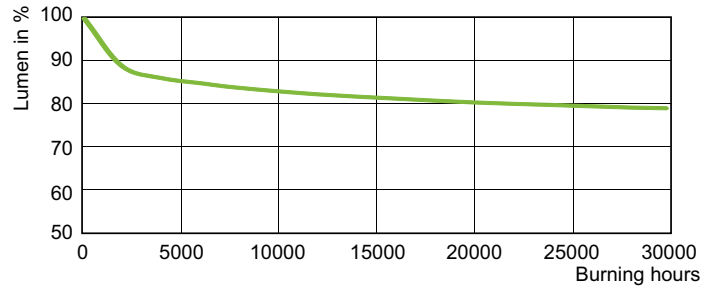

SON

SON 70W E E27 CO 1CT/24

High Pressure Sodium lamp with opalized ovoid outer bulb

Product data

General Information	
Cap base	E27 [E27]
Burning Position	UNIVERSAL [Any/Universal]
Life to 5% failures (nom.)	12000 h
Life to 20% failures (nom.)	22000 h
Life to 50% failures (nom.)	28000 h
System description	External Ignitor (E)
LSF 2000 h Rated	99 %
LSF 4000 h Rated	99 %
LSF 6000 h Rated	99 %
LSF 8000 h Rated	98 %
LSF 12000 h Rated	94 %
LSF 16000 h Rated	86 %
LSF 20000 h Rated	76 %
Light Technical	
Colour Code	220 [CCT of 2,000 K]
Lamp Luminous Flux (Min)	4500 lm
Lamp Luminous Flux (Nom)	5600 lm
Lumen maintenance 10,000 hours (nom.)	85 %
Lumen maintenance 2,000 hours (min.)	85 %
Lumen maintenance 2,000 hours (nom.)	93 %
Lumen maintenance 5,000 hours (min.)	80 %
Lumen maintenance 5,000 hours (nom.)	88 %
Colour Temperature, horizontal (Nom)	2000 K
Lamp Luminous Efficacy EM (Nom)	80 lm/W

Controls and Dimming

Dimmable	yes
Run-up time 90% (max.)	5 min

Mechanical and Housing

Bulb finish	Coated glass
-------------	--------------

Approval and Application

Energy efficiency label (EEL)	A
Mercury (Hg) content (nom.)	16.3 mg
Energy Consumption kWh/1000 h	77 kWh

Luminaire Design Requirements

Bulb temperature (max.)	350 °C
Cap base temperature (max.)	200 °C

Product Data

Full product code	871150021024130
Order product name	SON 70W E E27 CO 1CT/24
EAN/UPC – product	8711500210241
Order code	928486700091
Local Code	SON70WES
Numerator – quantity per pack	1
Numerator – packs per outer box	24
Material no. (12NC)	928486700091
Net weight (piece)	0.059 kg

Warnings and Safety

Dimensional drawing

SON 70W E E27 CO

Product

SON 70W E E27 CO 1CT/24

Photometric data

LDLD_SON-Light distribution diagram

Lifetime