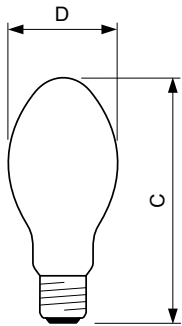

Luminaire Design Requirements

Bulb temperature (max.)	350 °C
Cap base temperature (max.)	200 °C

Product Data

Full product code	871150021024130
Order product name	SON 70W E E27 CO 1CT/24
EAN/UPC – product	8711500210241
Order code	928486700091
Local Code	SON70WES
Numerator – quantity per pack	1
Numerator – packs per outer box	24
Material no. (12NC)	928486700091
Net weight (piece)	0.059 kg

Warnings and Safety

Dimensional drawing

SON 70W E E27 CO

Product

SON 70W E E27 CO 1CT/24

Photometric data

LDLD_SON-Light distribution diagram

Lifetime