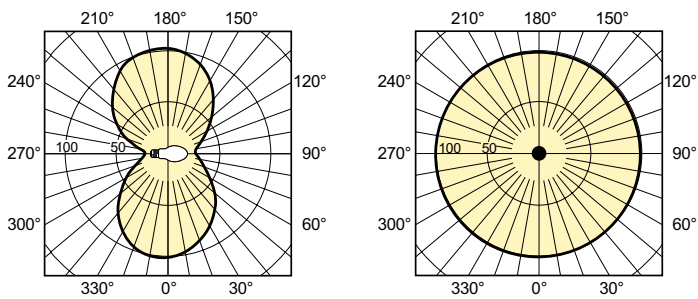

Warnings and Safety

Dimensional drawing

SON 70W E E27 CO

Product

SON 70W E E27 CO 1CT/24

Photometric data

LDLD_SON-Light distribution diagram

Lifetime