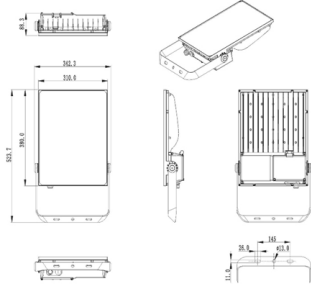

MML250LSCSS	250W	34800lm	145lm/W	5000K
	200W	28500lm	153lm/W	
	150W	22800lm	159lm/W	
	100W	15600lm	165lm/W	

Line Drawings