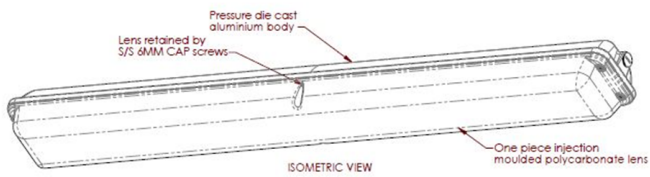

VXOLS4DGM2