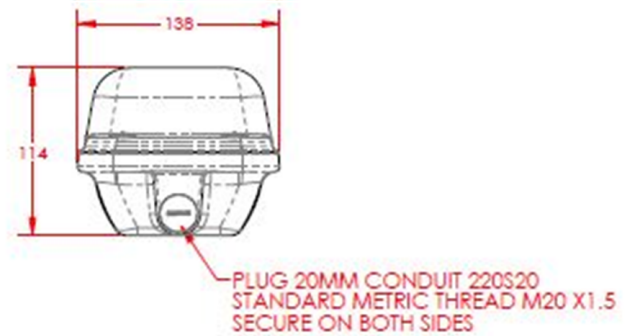

Vandalux Emergency LED Washbay

Pierlite Vandalux LED Emergency with die-cast LM6 aluminium body with frosted polycarbonate lens, modular gear tray IP66, IK10

- Pressure die-cast marine grade aluminium body with a powder coated paint finish
- Covers five luminaire outputs and wattages to help reduce the number of luminaire types in mains mode (65W-5628lm, 55W-5047lm, 38W-4092lm, 32W-3596lm & 23W-2837lm) & (32W-2944lm, 28W-2576lm, 24W-2208lm, 20W-1840lm, 18w-1652lm)
- Robust frosted polycarbonate lens resists impact & abuse with IK10 with High ingress protection IP66

Warranty

CODE	SYSTEM POWER	EXIT LUMEN	EFFICACY	CCT	DIMENSIONS	WEIGHT
VXOLS2DGM2	32W	3596lm	93lm/W	477K	L700 x W138 x H114 mm	4kg
	36W	3861lm				
	23W	2510lm				
	20W	1840lm				
VXOLS4DGM2	55W	5047lm	93lm/W	477K	L1310 x W138 x H114 mm	8kg
	65W	5628lm	86lm/W			
	38W	4092lm	107lm/W			
	32W	3596lm	112lm/W			
	23W	2837lm	123lm/W			

EMERGENCY MODE WATTAGE	EMERGENCY MODE LUMEN	BATTERY	BATTERY VOLTAGE	BATTERY CAPACITY	TESTING SYSTEM
3W	350lm	LiFePO4	3.2V	3200mA	Self Test

VXOLS4DGM2, VXOLS2DGM2

VXOLS4DGM2

VXOLS4DGM2

VXOLS4DGM2, VXOLS2DGM2