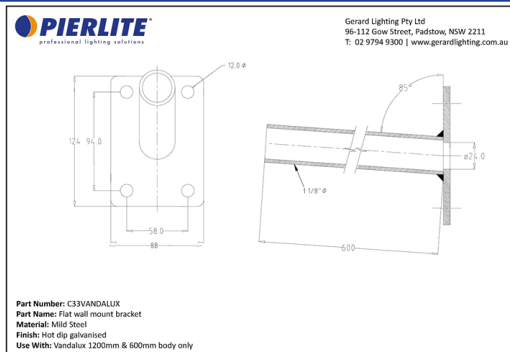

Accessories

C33VANDALUX