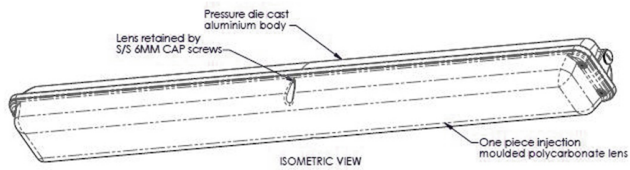

ACCESSORY CODE

DESCRIPTION

C33VANDALUX

Flat wall mount Bracket, Mild steel, Hot Dip Galvanised Finish

Line Drawings

VXOLS2D4

VXOLS4D4

Accessories