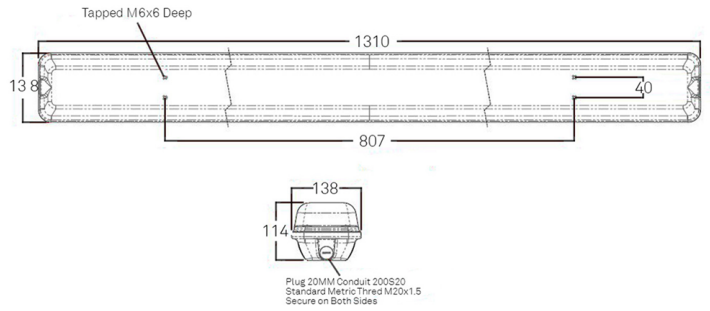

ACCESSORY CODE

DESCRIPTION

C33VANDALUX

Flat wall mount Bracket, Mild steel, Hot Dip Galvanised Finish

Line Drawings

VXOLS2D4

VXOLS4D4

Accessories