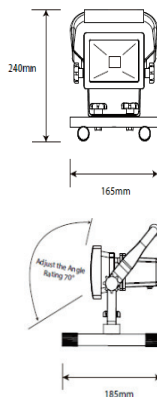

OUTDOOR

10W RECHARGEABLE LED FLOODLIGHT, ORANGE

Codes:	Standard version:	RLED10WRCAU-CW
	Replaceable battery version:	RLED10WRCBAU-CW
Comparable to TH (W):		75
Comparable to MH (W):		20
Total power consumption (W):		10
Total light output L₁₀₀ (lm):		550
Lux @ 1m (lx):		250
Beam Angle (°):		110
CCT L₁₀₀ (k):		4,500
CRI L₁₀₀ (Ra):		75
Luminaire efficacy (lm/cctW):		55
LED life L₇₀ F₁₀ (hrs):		35,000
Operating temperature range (°C):		-20<Ta<+50
Recharge time (hrs):		5
Ingress protection (IP):		65
Fitting Guarantee (yrs):		2
Battery Guarantee (yrs):		1
Outer Box Qty:		12
Weight (Kg):		1.05