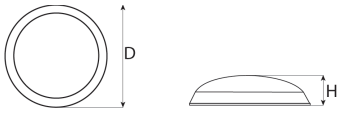

Note: \* Based on maximum 10 hours usage per day

|              | 14W    | 18W   | 25W   |
|--------------|--------|-------|-------|
| Diameter (D) | 306 mm | 360mm | 390mm |
| Height (H)   | 68mm   | 93mm  | 102mm |