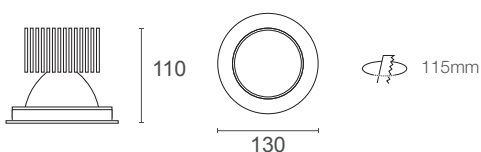

MINILED XDS15

15 Watts / 1960 Lumens / 90+ CRI

Fixed 15W downlight featuring a single COB LED. Available in 2700K, 3000K, 4000K and 5000K colour temperature options in 90+ CRI or 2700K, 3000K and 4000K VIVID options. Sealed face with silicone gasket for increased ingress protection and large passive heatsink for effective thermal management ensuring high output and long lifespan. Supplied with remote driver.

System Power	18.2W	Cut-Out	115mm
LED Power	15W	Weight	370g
IP Rating	IP44		

	2700K	3000K	4000K	5000K	VIVID	2700K	3000K	4000K
COB Lumen Output	1850 lm	1895 lm	1960 lm	1985 lm	VIVID	1585 lm	1635 lm	1670 lm
Total Luminous Flux	1558 lm	1608 lm	1636 lm	1688 lm		1298 lm	1343 lm	1383 lm