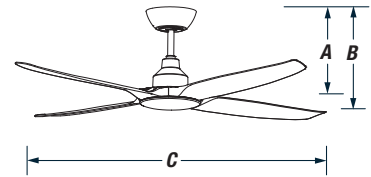

# Skyfan<sup>DC</sup>

The future in fans

1400mm (56") Fully Moulded Ceiling Fan with Glass Fibre Composite Blade Ceiling Fan

## DIMENSIONS

	A (BLADE)	B (TOTAL)	C (SWEEP)
NO LIGHT	320mm	356mm	1400mm
WITH LED	320mm	365mm	1400mm

## BLADES

**Count:** Four  
**Materials:** Glass Fibre Composite  
**Sweep:** 1400mm (56")  
**Pitch:** Dynamic curve  
 High Airflow