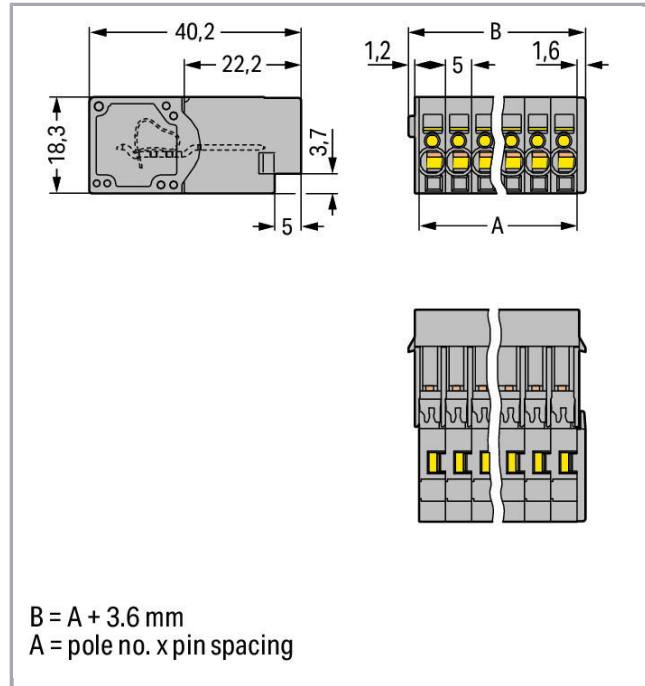

Data sheet | Item number: 769-612

1-conductor male connector; 4 mm²; Pin spacing 5 mm; 12-pole; 4,00 mm²; gray

www.wago.com/769-612

RoHS
Compliant ✓

BOMcheck.net

Color: ■

Data

Electrical data