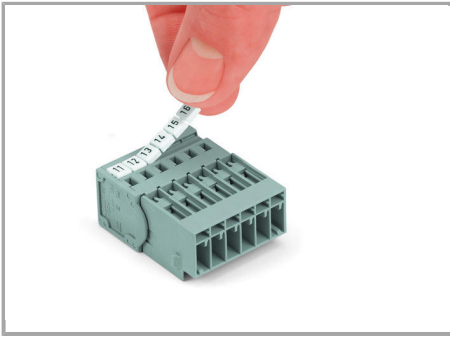

Application

Male connector with CAGE CLAMP®
connection

1-connector female plug, straight

Marking

Subject to changes. Please also observe the further product documentation!

Labeling a male connector with
CAGE CLAMP® connection via Mini-WSB
quick markers.